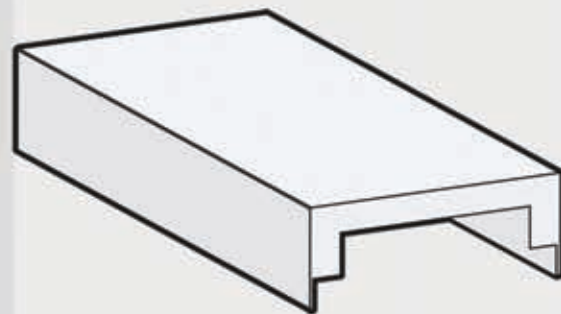

Pilot

#9920

Garden Series

Elegant design enhances any landscape - call for special ordering instructions - Lifetime warranty - 57"W x 96"H x 32"D

VIKING MANUFACTURING INC

Americas Choice for Premium Products

FIRST MATE

CAR ENTRY GATE

KNEE WALL CAP

First Mate Garden Series

#9930

Door can open from any direction - 47"W - 47"D - 88" H - Only standard model shown - Other custom options and models available.

Car Entry Gate Aluminum Series